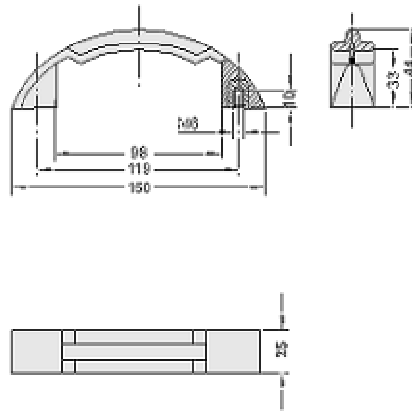

**BP**

Typ BP-01

Typ BP-02

**Description** - Uniquely designed high quality handle, front & rear mounting options.  
**Material** - Glass reinforced thermoplastic  
 Brass threaded bushes.  
**Surface finish**- Fine grained.

Description	Order No
BP-01 Bridge Handle	BP-01.114.84
BP-01 Bridge Handle + Screw	BP-01.114.84S
BP-02 Bridge handle	BP-02.119.84

**KA**

**Description** - Bridge handle with coloured blanking plug, for individual identification.  
**Material** - Glass reinforced thermoplastic.  
**Surface Finish** - Matt black, fine grain.

A	L	Order No	Cap Colour	M	T	H	B1	B2	D	S
120	141	KA-21.120.K9017	Black	6x25	13	39	21	24	7	21
		KA-21.120.K7005	Grey							
		KA-21.120.K3020	Red							
		KA-21.120.K6024	Green							
		KA-21.120.K5017	Blue							
		KA-21.120.K1023	Yellow							
		KA-21.120.0000	No Cap							
140	164	KA-21.140.K9017	Black	8x30	15	45	24	28	8	24
		KA-21.140.K7005	Grey							
		KA-21.140.K3020	Red							
		KA-21.140.K6024	Green							
		KA-21.140.K5017	Blue							
		KA-21.140.K1023	Yellow							
		KA-21.140.K0000	No Cap							