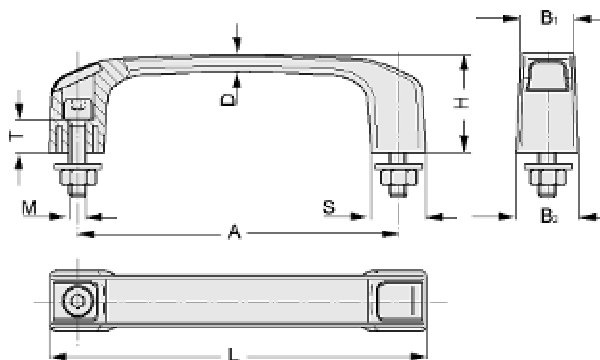

**BP**

Typ BP-01

Typ BP-02

**Description** - Uniquely designed high quality handle, front & rear mounting options.  
**Material** - Glass reinforced thermoplastic  
 Brass threaded bushes.  
**Surface finish**- Fine grained.

Description	Order No
BP-01 Bridge Handle	BP-01.114.84
BP-01 Bridge Handle + Screw	BP-01.114.84S
BP-02 Bridge handle	BP-02.119.84

**KA**

**Description** - Bridge handle with coloured blanking plug, for individual identification.  
**Material** - Glass reinforced thermoplastic.  
**Surface Finish** - Matt black, fine grain.