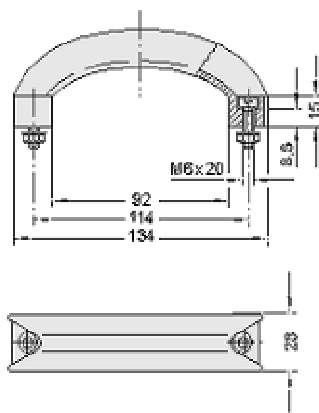

**BP**

Typ BP-01

Typ BP-02

**Description** - Uniquely designed high quality handle, front & rear mounting options.  
**Material** - Glass reinforced thermoplastic  
 Brass threaded bushes.  
**Surface finish**- Fine grained.

Description	Order No
BP-01 Bridge Handle	BP-01.114.84
BP-01 Bridge Handle + Screw	BP-01.114.84S
BP-02 Bridge handle	BP-02.119.84

**KA**

**Description** - Bridge handle with coloured blanking plug, for individual identification.  
**Material** - Glass reinforced thermoplastic.  
**Surface Finish** - Matt black, fine grain.

A	L	Order No	Cap Colour	M	T	H	B1	B2	D	S
120	141	KA-21.120.K9017	Black	6x25	13	39	21	24	7	21
		KA-21.120.K7005	Grey							
		KA-21.120.K3020	Red							
		KA-21.120.K6024	Green							
		KA-21.120.K5017	Blue							
		KA-21.120.K1023	Yellow							
		KA-21.120.0000	No Cap							
140	164	KA-21.140.K9017	Black	8x30	15	45	24	28	8	24
		KA-21.140.K7005	Grey							
		KA-21.140.K3020	Red							
		KA-21.140.K6024	Green							
		KA-21.140.K5017	Blue							
		KA-21.140.K1023	Yellow							
		KA-21.140.K0000	No Cap							