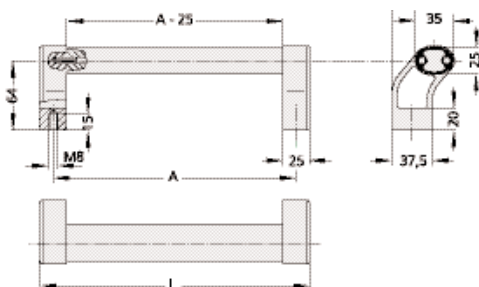

U1

**Description** - Tube handle.  
Material - tubes aluminium and anodised in silver and black and fine texture black epoxy.  
End caps and tube supports - glass reinforced plastic.

L	A	Anodized Version		Painted Version	
		silver	black	black	white
		Order no.	Order no.	Order no.	Order no.
288	200	U1-30.200.01	U1-30.200.04	U1-30.200.54	U1-30.200.9002
338	250	U1-30.250.01	U1-30.250.04	U1-30.250.54	U1-30.250.9002
388	300	U1-30.300.01	U1-30.300.04	U1-30.300.54	U1-30.300.9002
438	350	U1-30.350.01	U1-30.350.04	U1-30.350.54	U1-30.350.9002
488	400	U1-30.400.01	U1-30.400.04	U1-30.400.54	U1-30.400.9002
588	500	U1-30.500.01	U1-30.500.04	U1-30.500.54	U1-30.500.9002
688	600	U1-30.600.01	U1-30.600.04	U1-30.600.54	U1-30.600.9002

A5

**Description** - Offset oval pipe handle.  
Material - aluminium, silver or black with co-ordinating end caps.

A	L	End cap	Silver tube	Black tube
			Order no.	Order no.
200	225	silver	A5-35.200.N01	A5-35.200.N04
		black	A5-35.200.S01	A5-35.200.S04
250	275	silver	A5-35.250.N01	A5-35.250.N04
		black	A5-35.250.S01	A5-35.250.S04
300	325	silver	A5-35.300.N01	A5-35.300.N04
		black	A5-35.300.S01	A5-35.300.S04
350	375	silver	A5-35.350.N01	A5-35.350.N04
		black	A5-35.350.S01	A5-35.350.S04
400	425	silver	A5-35.400.N01	A5-35.400.N04
		black	A5-35.400.S01	A5-35.400.S04
500	525	silver	A5-35.500.N01	A5-35.500.N04
		black	A5-35.500.S01	A5-35.500.S04
600	625	silver	A5-35.600.N01	A5-35.600.N04
		black	A5-35.600.S01	A5-35.600.S04

A	L	End cap	Silver tube	Black tube	Stainless steel tube
			Order No.	Order No.	Order No.
200	220	silver	A3-25.200.N01	A3-25.200.N04	-
		black	-	A3-25.200.S04	A3-25.200.S37
250	270	silver	A3-25.250.N01	A3-25.250.N04	-
		black	-	A3-25.250.S04	A3-25.250.S37
300	320	silver	A3-25.300.N01	A3-25.300.N04	-
		black	-	A3-25.300.S04	A3-25.300.S37
400	420	silver	A3-25.400.N01	A3-25.400.N04	-
		black	-	A3-25.400.S04	A3-25.400.S37

All dimensions in mm.