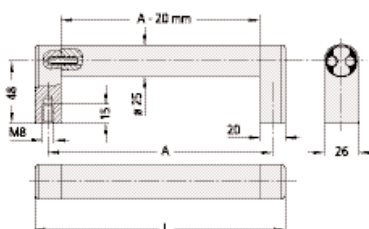

Stainless steel version

Description - 3 part tubular handle.
Material - aluminium, silver or black anodised with co-ordinating end caps. Also available in stainless steel tube only.

A	L	End cap	Silver tube	Black tube	Stainless steel tube
			Order No.	Order No.	Order No.
200	220	silver	A3-25.200.N01	A3-25.200.N04	-
		black	-	A3-25.200.S04	A3-25.200.S37
250	270	silver	A3-25.250.N01	A3-25.250.N04	-
		black	-	A3-25.250.S04	A3-25.250.S37
300	320	silver	A3-25.300.N01	A3-25.300.N04	-
		black	-	A3-25.300.S04	A3-25.300.S37
400	420	silver	A3-25.400.N01	A3-25.400.N04	-
		black	-	A3-25.400.S04	A3-25.400.S37

All dimensions in mm.