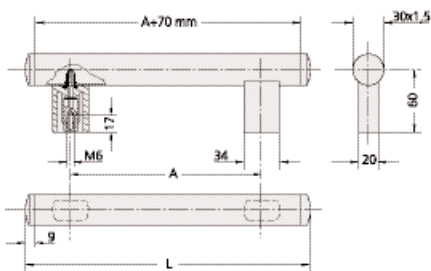

U1

**Description** - Tube handle.  
Material - tubes aluminium and anodised in silver and black and fine texture black epoxy.  
End caps and tube supports - glass reinforced plastic.

L	A	Anodized Version		Painted Version	
		silver	black	black	white
		Order no.	Order no.	Order no.	Order no.
288	200	U1-30.200.01	U1-30.200.04	U1-30.200.54	U1-30.200.9002
338	250	U1-30.250.01	U1-30.250.04	U1-30.250.54	U1-30.250.9002
388	300	U1-30.300.01	U1-30.300.04	U1-30.300.54	U1-30.300.9002
438	350	U1-30.350.01	U1-30.350.04	U1-30.350.54	U1-30.350.9002
488	400	U1-30.400.01	U1-30.400.04	U1-30.400.54	U1-30.400.9002
588	500	U1-30.500.01	U1-30.500.04	U1-30.500.54	U1-30.500.9002
688	600	U1-30.600.01	U1-30.600.04	U1-30.600.54	U1-30.600.9002

A5

**Description** - Offset oval pipe handle.  
Material - aluminium, silver or black with co-ordinating end caps.

A	L	End cap	Silver tube	Black tube
			Order no.	Order no.
200	225	silver	A5-35.200.N01	A5-35.200.N04
		black	A5-35.200.S01	A5-35.200.S04
250	275	silver	A5-35.250.N01	A5-35.250.N04
		black	A5-35.250.S01	A5-35.250.S04
300	325	silver	A5-35.300.N01	A5-35.300.N04
		black	A5-35.300.S01	A5-35.300.S04
350	375	silver	A5-35.350.N01	A5-35.350.N04
		black	A5-35.350.S01	A5-35.350.S04
400	425	silver	A5-35.400.N01	A5-35.400.N04
		black	A5-35.400.S01	A5-35.400.S04
500	525	silver	A5-35.500.N01	A5-35.500.N04
		black	A5-35.500.S01	A5-35.500.S04
600	625	silver	A5-35.600.N01	A5-35.600.N04
		black	A5-35.600.S01	A5-35.600.S04

A3

Aluminium version

Stainless steel version

**Description** - 3 part tubular handle.  
Material - aluminium, silver or black anodised with co-ordinating end caps. Also available in stainless steel tube only.

All dimensions in mm.