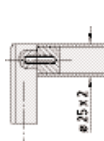

A5

**Description** - Offset oval pipe handle.  
Material - aluminium, silver or black with co-ordinating end caps.

A	L	End cap	Silver tube	Black tube
			Order no.	Order no.
200	225	silver	A5-35.200.N01	A5-35.200.N04
		black	A5-35.200.S01	A5-35.200.S04
250	275	silver	A5-35.250.N01	A5-35.250.N04
		black	A5-35.250.S01	A5-35.250.S04
300	325	silver	A5-35.300.N01	A5-35.300.N04
		black	A5-35.300.S01	A5-35.300.S04
350	375	silver	A5-35.350.N01	A5-35.350.N04
		black	A5-35.350.S01	A5-35.350.S04
400	425	silver	A5-35.400.N01	A5-35.400.N04
		black	A5-35.400.S01	A5-35.400.S04
500	525	silver	A5-35.500.N01	A5-35.500.N04
		black	A5-35.500.S01	A5-35.500.S04
600	625	silver	A5-35.600.N01	A5-35.600.N04
		black	A5-35.600.S01	A5-35.600.S04

A3

Aluminium version

Stainless steel version

**Description** - 3 part tubular handle.  
Material - aluminium, silver or black anodised with co-ordinating end caps. Also available in stainless steel tube only.

A	L	End cap	Silver tube	Black tube	Stainless steel tube
			Order No.	Order No.	Order No.
200	220	silver	A3-25.200.N01	A3-25.200.N04	-
		black	-	A3-25.200.S04	A3-25.200.S37
250	270	silver	A3-25.250.N01	A3-25.250.N04	-
		black	-	A3-25.250.S04	A3-25.250.S37
300	320	silver	A3-25.300.N01	A3-25.300.N04	-
		black	-	A3-25.300.S04	A3-25.300.S37
400	420	silver	A3-25.400.N01	A3-25.400.N04	-
		black	-	A3-25.400.S04	A3-25.400.S37

All dimensions in mm.