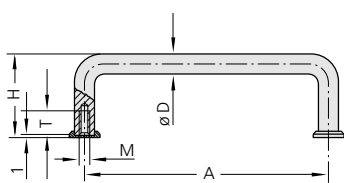

Description - Bar handle in 5, 8 and 10mm diameters with dress rings.
 Material - steel.
 Surface finish - chrome plate.

A	Order no.	D	H	M	T
32	ST-05.032.22	5	21		
42	ST-05.042.22				
55	ST-05.055.22				
76	ST-05.076.22	5	25	3	6
88	ST-05.088.22				
32	ST-08.032.22				
55	ST-08.055.22				
64	ST-08.064.22				
88	ST-08.088.22				
96	ST-08.096.22	8	33	4	8
98	ST-08.098.22				
102	ST-08.102.22				
120	ST-08.120.22				
128	ST-08.128.22				
136	ST-08.136.22				
55	ST-10.055.22				
88	ST-10.088.22				
100	ST-10.100.22				
102	ST-10.102.22				
115	ST-10.115.22				
120	ST-10.120.22	10	41	5	10
136	ST-10.136.22				
180	ST-10.180.22				
200	ST-10.200.22				
235	ST-10.235.22				
250	ST-10.250.22				

Description - Bar handle with plastic grip and dress rings.
 Material - steel.
 Surface finish - matt chrome plate.

A	Order no.
55	SS-10.055.28
88	SS-10.088.28
100	SS-10.100.28
102	SS-10.102.28
115	SS-10.115.28
120	SS-10.120.28
136	SS-10.136.28
180	SS-10.180.28
200	SS-10.200.28
235	SS-10.235.28
250	SS-10.250.28