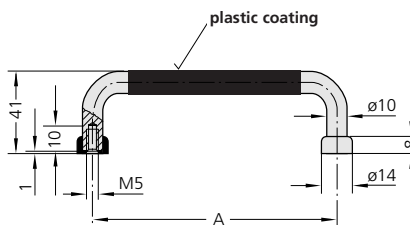

Description - Bar handle in 5, 8 and 10mm diameters with dress rings.
 Material - steel.
 Surface finish - chrome plate.

A	Order no.	D	H	M	T
32	ST-05.032.22	5	21		
42	ST-05.042.22				
55	ST-05.055.22				
76	ST-05.076.22	5	25	3	6
88	ST-05.088.22				
32	ST-08.032.22				
55	ST-08.055.22				
64	ST-08.064.22				
88	ST-08.088.22				
96	ST-08.096.22	8	33	4	8
98	ST-08.098.22				
102	ST-08.102.22				
120	ST-08.120.22				
128	ST-08.128.22				
136	ST-08.136.22				
55	ST-10.055.22				
88	ST-10.088.22				
100	ST-10.100.22				
102	ST-10.102.22				
115	ST-10.115.22				
120	ST-10.120.22	10	41	5	10
136	ST-10.136.22				
180	ST-10.180.22				
200	ST-10.200.22				
235	ST-10.235.22				
250	ST-10.250.22				

Description - Bar handle with plastic grip and dress rings.
 Material - steel.
 Surface finish - matt chrome plate.

A	Order no.
55	SS-10.055.28
88	SS-10.088.28
100	SS-10.100.28
102	SS-10.102.28
115	SS-10.115.28
120	SS-10.120.28
136	SS-10.136.28
180	SS-10.180.28
200	SS-10.200.28
235	SS-10.235.28
250	SS-10.250.28