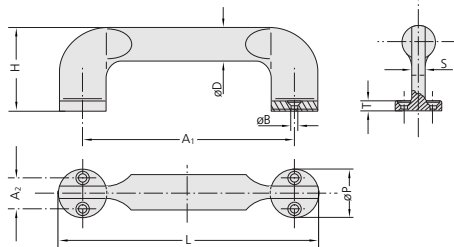

Description - Solid plastic handles with easy grip and durability.
 Material - Glass re-inforced thermoplastic.
 Surface finish - Fine grained.

Standard

A	Colour	Order no.	Steel fixing	Stainless Steel fixing	Without fixing	M	T	L	H	D1	D2	D3	S
			Order no.	Order no.	Order no.								
100	black	RG-1S.100.84	RG-1N.100.84	RG-1P.100.84	M 5x22	13	122	33	17	19	8,5	20	
	orange	RG-1S.100.09	RG-1N.100.09	RG-1P.100.09									
120	black	RG-1S.120.84	RG-1N.120.84	RG-1P.120.84	M 6x25	15	146	39	20,5	23	10,5	24	
	orange	RG-1S.120.09	RG-1N.120.09	RG-1P.120.09									
140	black	RG-1S.140.84	RG-1N.140.84	RG-1P.140.84	M 8x30	16	170	45	24	27	12	28	
	orange	RG-1S.140.09	RG-1N.140.09	RG-1P.140.09									
160	black	RG-1S.160.84	RG-1N.160.84	RG-1P.160.84	M 8x35	20	194	52	27,5	31	13,5	32	
	orange	RG-1S.160.09	RG-1N.160.09	RG-1P.160.09									
180	black	RG-1S.180.84	RG-1N.180.84	RG-1P.180.84	M10x40	20	218	58	31	35	15,5	36	
	orange	RG-1S.180.09	RG-1N.180.09	RG-1P.180.09									

Description - Heavy duty plastic handle suitable for front mount applications.
 Material - Glass re-inforced thermoplastic.
 Surface finish - Fine grained.

A ₁	A ₂	Order no.		øB	T	S	L	H	øD	øP
120	18	K4-20.S120.84	with countersunk screws M4 x 16	4,5	6	8	148	50	20	28
		K4-20.P120.84	without screws							
150	22	K4-25.S150.84	with countersunk screws M 5 x 20	5,5	7	10	184	62,5	25	34
		K4-25.P150.84	without screws							

Description - Heavy duty polyamide handle with comfort grip.
 Material - Glass re-inforced thermoplastic.
 Surface finish - Fine grained.

Steel fixings	Stainless steel	without fixings
Order No.	Order No.	Order No.
GS-0S.150.7012	GS-0N.150.7012	GS-0P.150.7012