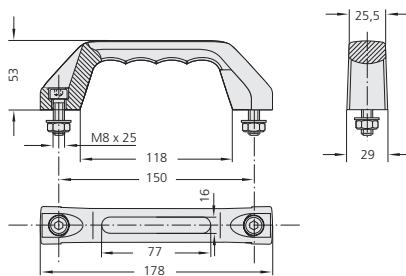

Description - Solid plastic handles with easy grip and durability.
 Material - Glass re-inforced thermoplastic.
 Surface finish - Fine grained.

Standard

A	Colour	Order no.	Steel fixing	Stainless Steel fixing	Without fixing	M	T	L	H	D1	D2	D3	S
			Order no.	Order no.	Order no.								
100	black	RG-1S.100.84	RG-1N.100.84	RG-1P.100.84	M 5x22	13	122	33	17	19	8,5	20	
	orange	RG-1S.100.09	RG-1N.100.09	RG-1P.100.09									
120	black	RG-1S.120.84	RG-1N.120.84	RG-1P.120.84	M 6x25	15	146	39	20,5	23	10,5	24	
	orange	RG-1S.120.09	RG-1N.120.09	RG-1P.120.09									
140	black	RG-1S.140.84	RG-1N.140.84	RG-1P.140.84	M 8x30	16	170	45	24	27	12	28	
	orange	RG-1S.140.09	RG-1N.140.09	RG-1P.140.09									
160	black	RG-1S.160.84	RG-1N.160.84	RG-1P.160.84	M 8x35	20	194	52	27,5	31	13,5	32	
	orange	RG-1S.160.09	RG-1N.160.09	RG-1P.160.09									
180	black	RG-1S.180.84	RG-1N.180.84	RG-1P.180.84	M10x40	20	218	58	31	35	15,5	36	
	orange	RG-1S.180.09	RG-1N.180.09	RG-1P.180.09									

Description - Heavy duty plastic handle suitable for front mount applications.
 Material - Glass re-inforced thermoplastic.
 Surface finish - Fine grained.

A ₁	A ₂	Order no.		øB	T	S	L	H	øD	øP
120	18	K4-20.S120.84	with countersunk screws M4 x 16	4,5	6	8	148	50	20	28
		K4-20.P120.84	without screws							
150	22	K4-25.S150.84	with countersunk screws M 5 x 20	5,5	7	10	184	62,5	25	34
		K4-25.P150.84	without screws							

Description - Heavy duty polyamide handle with comfort grip.
 Material - Glass re-inforced thermoplastic.
 Surface finish - Fine grained.

Steel fixings	Stainless steel	without fixings
Order No.	Order No.	Order No.
GS-0S.150.7012	GS-0N.150.7012	GS-0P.150.7012