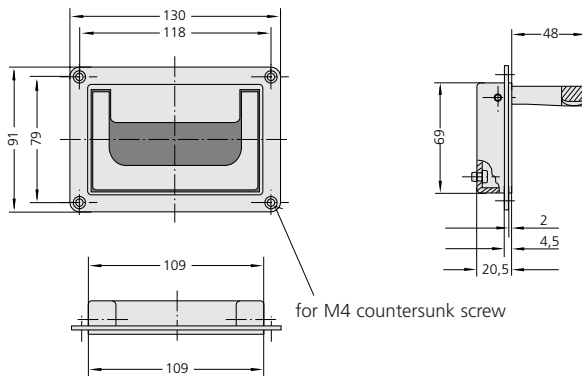

**SK**

**Description** - Collapsible tray handle, mountable from front or rear of handle cut out. Made from a die cast aluminium.

	snaplocks	pull-back spring
Colour	Order no.	Order no.
black	SK-79.S118.9005	SK-79.R118.9005
light grey	SK-79.S118.7035	SK-79.R118.7035
grey white	SK-79.S118.9002	SK-79.R118.9002
unpainted	SK-79.S118.00	SK-79.R118.00

**KK**

**Description** - Spring loaded collapsible glass reinforced handle.

Order no.  
KK-18.120.84

**MA**

**Description** - Strap handles suitable for instrument cases and similar applications. Material - plastic strap with nickel plated steel cover caps.

Order no.  
Type  
MA-23.187.84

for M4 countersunk screw

Order no.  
Type  
MA-23.205.84

for M4 countersunk screw

Order no.  
Type  
MA-20.228.84

Fastening from below

All dimensions in mm.