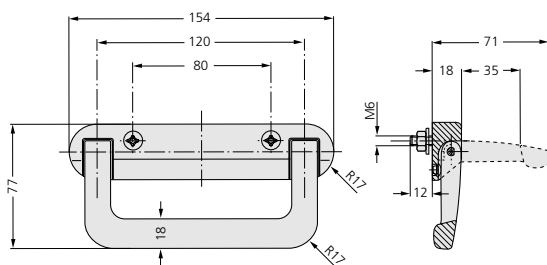

**SK**

**Description** - Collapsible tray handle, mountable from front or rear of handle cut out. Made from a die cast aluminium.

	snaplocks	pull-back spring
Colour	Order no.	Order no.
black	SK-79.S118.9005	SK-79.R118.9005
light grey	SK-79.S118.7035	SK-79.R118.7035
grey white	SK-79.S118.9002	SK-79.R118.9002
unpainted	SK-79.S118.00	SK-79.R118.00

**KK**

**Description** - Spring loaded collapsible glass reinforced handle.

Order no.  
KK-18.120.84

**MA**

**Description** - Strap handles suitable for instrument cases and similar applications. Material - plastic strap with nickel plated steel cover caps.

Order no.  
Type  
MA-23.187.84

for M4 countersunk screw

Order no.  
Type  
MA-23.205.84

for M4 countersunk screw

Order no.  
Type  
MA-20.228.84

Fastening from below

All dimensions in mm.