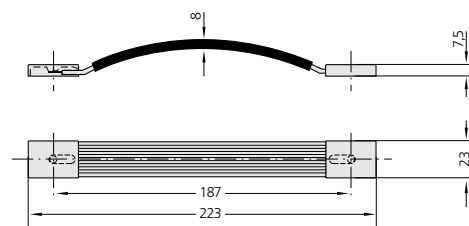

**SK**

**Description** - Collapsible tray handle, mountable from front or rear of handle cut out. Made from a die cast aluminium.

	snaplocks	pull-back spring
Colour	Order no.	Order no.
black	SK-79.S118.9005	SK-79.R118.9005
light grey	SK-79.S118.7035	SK-79.R118.7035
grey white	SK-79.S118.9002	SK-79.R118.9002
unpainted	SK-79.S118.00	SK-79.R118.00

**KK**

**Description** - Spring loaded collapsible glass reinforced handle.

Order no.  
KK-18.120.84

**MA**

**Description** - Strap handles suitable for instrument cases and similar applications. Material - plastic strap with nickel plated steel cover caps.

Order no.  
Type  
MA-23.187.84

for M4 countersunk screw

Order no.  
Type  
MA-23.205.84

for M4 countersunk screw

Order no.  
Type  
MA-20.228.84

Fastening from below

All dimensions in mm.