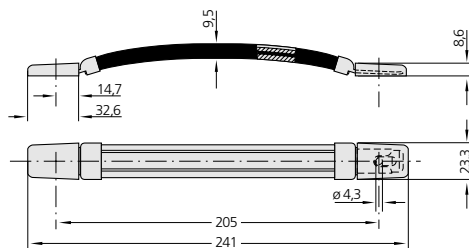

**SK**

**Description** - Collapsible tray handle, mountable from front or rear of handle cut out. Made from a die cast aluminium.

	snaplocks	pull-back spring
Colour	Order no.	Order no.
black	SK-79.S118.9005	SK-79.R118.9005
light grey	SK-79.S118.7035	SK-79.R118.7035
grey white	SK-79.S118.9002	SK-79.R118.9002
unpainted	SK-79.S118.00	SK-79.R118.00

**KK**

**Description** - Spring loaded collapsible glass reinforced handle.

Order no.  
KK-18.120.84

**MA**

**Description** - Strap handles suitable for instrument cases and similar applications. Material - plastic strap with nickel plated steel cover caps.

Order no.  
Type  
MA-23.187.84

for M4 countersunk screw

Order no.  
Type  
MA-23.205.84

for M4 countersunk screw

Order no.  
Type  
MA-20.228.84

Fastening from below

All dimensions in mm.