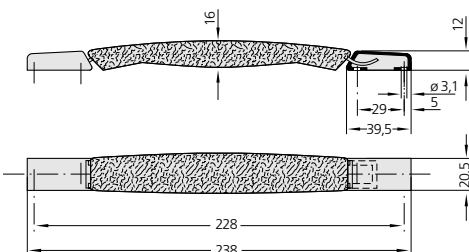

**SK**

**Description** - Collapsible tray handle, mountable from front or rear of handle cut out. Made from a die cast aluminium.

	snaplocks	pull-back spring
Colour	Order no.	Order no.
black	SK-79.S118.9005	SK-79.R118.9005
light grey	SK-79.S118.7035	SK-79.R118.7035
grey white	SK-79.S118.9002	SK-79.R118.9002
unpainted	SK-79.S118.00	SK-79.R118.00

**KK**

**Description** - Spring loaded collapsible glass reinforced handle.

Order no.  
KK-18.120.84

**MA**

**Description** - Strap handles suitable for instrument cases and similar applications. Material - plastic strap with nickel plated steel cover caps.

Order no.  
Type  
MA-23.187.84

for M4 countersunk screw

Order no.  
Type  
MA-23.205.84

for M4 countersunk screw

Order no.  
Type  
MA-20.228.84

Fastening from below

All dimensions in mm.