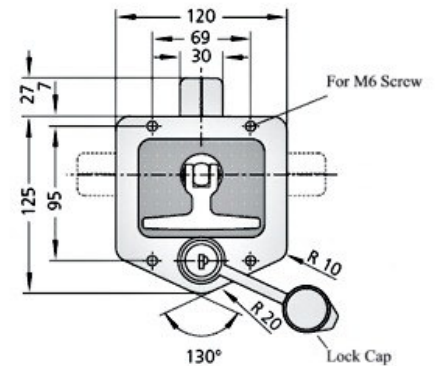

**EE**

**Description** -Collapsible low profile tray  
**Material** - Stainless Steel.  
**Surface finish**- Electropolished.

Typ EE-01

Mounting cutout

Typ EE-02

Mounting cutout

Order No
EE-01.R075.39
EE-02.R120.39

**EE**

Typ EE-03

Typ EE-04

**Description** -Collapsible tray handle  
 EE-03 with spring back lever  
 EE-04 with lockable latch  
**Material** - Stainless Steel  
**Surface finish** - Electropolished.

Order No
EE-03.118.39
EE-04.069.39