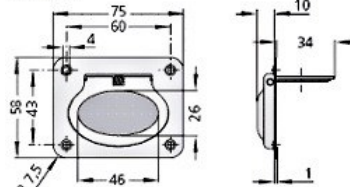

**EE**

**Description** -Collapsible low profile tray  
**Material** - Stainless Steel.  
**Surface finish**- Electropolished.

Typ EE-01

Mounting cutout

Typ EE-02

Mounting cutout

Order No
EE-01.R075.39
EE-02.R120.39

**EE**

Typ EE-03

Typ EE-04

**Description** -Collapsible tray handle  
 EE-03 with spring back lever  
 EE-04 with lockable latch  
**Material** - Stainless Steel  
**Surface finish** - Electropolished.

Order No
EE-03.118.39
EE-04.069.39