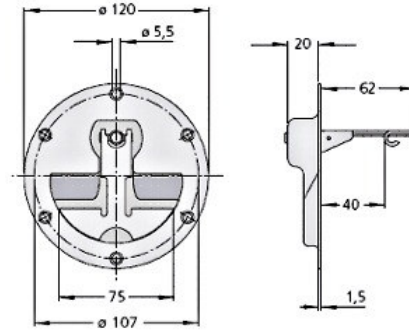

**EE**

**Description** -Collapsible low profile tray  
**Material** - Stainless Steel.  
**Surface finish**- Electropolished.

Typ EE-01

Mounting cutout

Typ EE-02

Mounting cutout

Order No
EE-01.R075.39
EE-02.R120.39

**EE**

Typ EE-03

Typ EE-04

**Description** -Collapsible tray handle  
 EE-03 with spring back lever  
 EE-04 with lockable latch  
**Material** - Stainless Steel  
**Surface finish** - Electropolished.

Order No
EE-03.118.39
EE-04.069.39