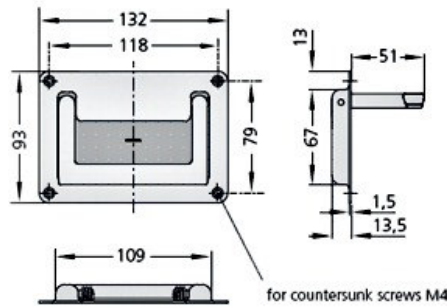

**EE**

**Description** -Collapsible low profile tray  
**Material** - Stainless Steel.  
**Surface finish**- Electropolished.

Typ EE-01

Mounting cutout

Typ EE-02

Mounting cutout

Order No
EE-01.R075.39
EE-02.R120.39

**EE**

Typ EE-03

Typ EE-04

**Description** -Collapsible tray handle  
 EE-03 with spring back lever  
 EE-04 with lockable latch  
**Material** - Stainless Steel  
**Surface finish** - Electropolished.

Order No
EE-03.118.39
EE-04.069.39