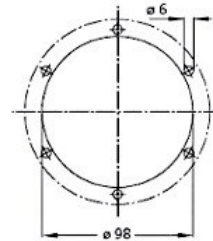

**EE**

**Description** -Collapsible low profile tray  
**Material** - Stainless Steel.  
**Surface finish**- Electropolished.

Typ EE-01

Mounting cutout

Typ EE-02

Mounting cutout

Order No
EE-01.R075.39
EE-02.R120.39

**EE**

Typ EE-03

Typ EE-04

**Description** -Collapsible tray handle  
 EE-03 with spring back lever  
 EE-04 with lockable latch  
**Material** - Stainless Steel  
**Surface finish** - Electropolished.

Order No
EE-03.118.39
EE-04.069.39