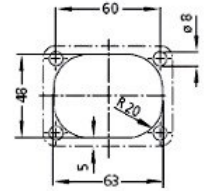

**EE**

**Description** -Collapsible low profile tray  
**Material** - Stainless Steel.  
**Surface finish**- Electropolished.

Typ EE-01

Mounting cutout

Typ EE-02

Mounting cutout

Order No
EE-01.R075.39
EE-02.R120.39

**EE**

Typ EE-03

Typ EE-04

**Description** -Collapsible tray handle  
 EE-03 with spring back lever  
 EE-04 with lockable latch  
**Material** - Stainless Steel  
**Surface finish** - Electropolished.

Order No
EE-03.118.39
EE-04.069.39