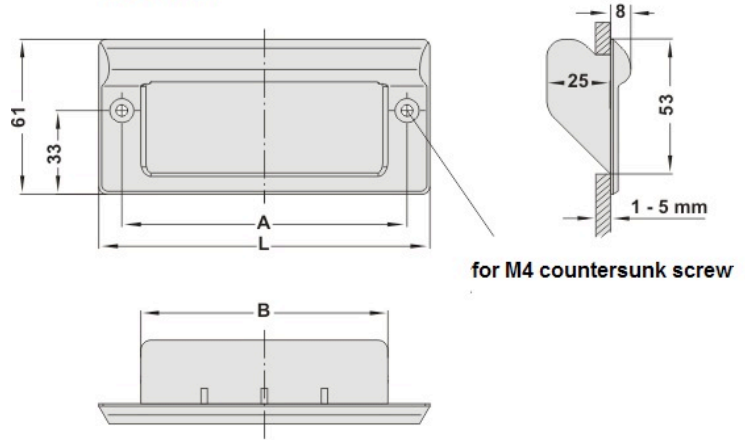

Type KM-61

Description - Tough versatile tray handle.
Material - Glass reinforced thermoplastic
Surface finish- Fine grained. Four colour options

Description	Order No	A	B	L
Stone grey	KM-61.082.7030	82	67	100
Light grey	KM-61.082.7035	82	67	100
Off white	KM-61.082.9002	82	67	100
Black	KM-61.082.9005	82	67	100
Stone grey	KM-61.112.7030	112	97	130
Light grey	KM-61.112.7035	112	97	130
Off white	KM-61.112.9002	112	97	130
Black	KM-61.112.9005	112	97	130

Mounting cutout