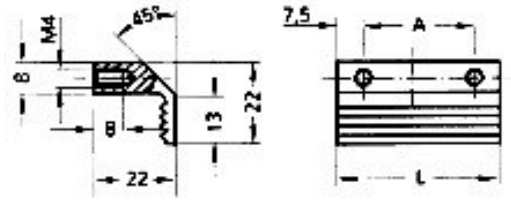

LG

Description -Profiled handle for lighter duty applications.

Material - Aluminium

Finish - Vibratory ground and anodised

Typ LG-01

Typ LG-02

Typ LG-03

A	L	Colour	Order No	Order No	Order No
30	45	Silver	LG-01.030.01	LG-02.030.01	LG-03.030.01
		Black	LG-01.030.04	LG-02.030.04	LG-03.030.04
45	60	Silver	-	LG-02.045.01	LG-03.045.01
		Black	-	LG-02.045.04	LG-03.045.04
70	85	Silver	-	LG-02.070.01	LG-03.070.01
		Black	-	LG-02.070.04	LG-03.070.04
90	105	Silver	-	LG-02.090.01	LG-03.090.01
		Black	-	LG-02.090.04	LG-03.090.04
105	120	Silver	-	LG-02.105.01	LG-03.105.01
		Black	-	LG-02.105.04	LG-03.105.04

LG

Description -Profiled handle for heavier duty applications.

Material - Aluminium

Finish - Vibratory ground and anodised

Typ LG-04

Typ LG-05

A	L	Colour	Order No	Order No
30	45	Silver	LG-04.030.01	LG-05.030.01
		Black	LG-04.030.04	LG-05.030.04
45	60	Silver	LG-04.045.01	LG-05.045.01
		Black	LG-04.045.04	LG-05.045.04
70	85	Silver	LG-04.070.01	LG-05.070.01
		Black	LG-04.070.04	LG-05.070.04
90	105	Silver	LG-04.090.01	LG-05.090.01
		Black	LG-04.090.04	LG-05.090.04
105	120	Silver	LG-04.105.01	LG-05.105.01
		Black	LG-04.105.04	LG-05.105.04