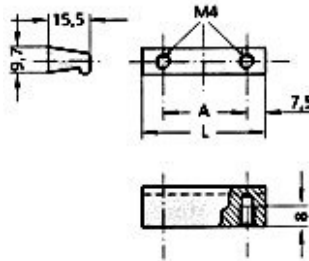

LG

Description -Profiled handle for lighter duty applications.

Material - Aluminium

Finish - Vibratory ground and anodised

Typ LG-01

Typ LG-02

Typ LG-03

A	L	Colour	Order No	Order No	Order No
30	45	Silver	LG-01.030.01	LG-02.030.01	LG-03.030.01
		Black	LG-01.030.04	LG-02.030.04	LG-03.030.04
45	60	Silver	-	LG-02.045.01	LG-03.045.01
		Black	-	LG-02.045.04	LG-03.045.04
70	85	Silver	-	LG-02.070.01	LG-03.070.01
		Black	-	LG-02.070.04	LG-03.070.04
90	105	Silver	-	LG-02.090.01	LG-03.090.01
		Black	-	LG-02.090.04	LG-03.090.04
105	120	Silver	-	LG-02.105.01	LG-03.105.01
		Black	-	LG-02.105.04	LG-03.105.04

Other lengths available on request.