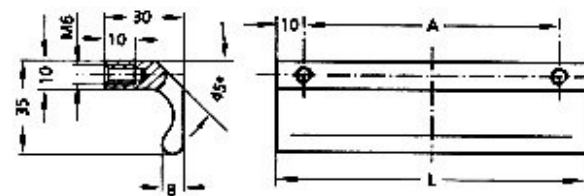

LG

Description -Profiled handle for heavier duty applications.

Material - Aluminium

Finish - Vibratory ground and anodised

Typ LG-04

Typ LG-05

A	L	Colour	Order No	Order No
30	45	Silver	LG-04.030.01	LG-05.030.01
		Black	LG-04.030.04	LG-05.030.04
45	60	Silver	LG-04.045.01	LG-05.045.01
		Black	LG-04.045.04	LG-05.045.04
70	85	Silver	LG-04.070.01	LG-05.070.01
		Black	LG-04.070.04	LG-05.070.04
90	105	Silver	LG-04.090.01	LG-05.090.01
		Black	LG-04.090.04	LG-05.090.04
105	120	Silver	LG-04.105.01	LG-05.105.01
		Black	LG-04.105.04	LG-05.105.04

Other lengths available on request.