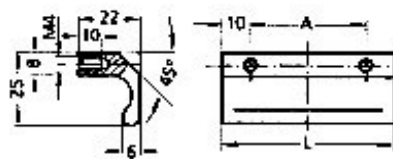

LG

Description -Profiled handle for heavier duty applications.

Material - Aluminium

Finish - Vibratory ground and anodised

Typ LG-04

Typ LG-05

A	L	Colour	Order No	Order No
30	45	Silver	LG-04.030.01	LG-05.030.01
		Black	LG-04.030.04	LG-05.030.04
45	60	Silver	LG-04.045.01	LG-05.045.01
		Black	LG-04.045.04	LG-05.045.04
70	85	Silver	LG-04.070.01	LG-05.070.01
		Black	LG-04.070.04	LG-05.070.04
90	105	Silver	LG-04.090.01	LG-05.090.01
		Black	LG-04.090.04	LG-05.090.04
105	120	Silver	LG-04.105.01	LG-05.105.01
		Black	LG-04.105.04	LG-05.105.04

Other lengths available on request.