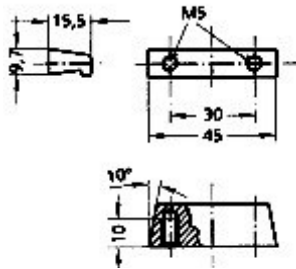

LG

Description -Profiled handle for lighter duty applications.

Material - Aluminium

Finish - Vibratory ground and anodised

Typ LG-01

Typ LG-02

Typ LG-03

A	L	Colour	Order No	Order No	Order No
30	45	Silver	LG-01.030.01	LG-02.030.01	LG-03.030.01
		Black	LG-01.030.04	LG-02.030.04	LG-03.030.04
45	60	Silver	-	LG-02.045.01	LG-03.045.01
		Black	-	LG-02.045.04	LG-03.045.04
70	85	Silver	-	LG-02.070.01	LG-03.070.01
		Black	-	LG-02.070.04	LG-03.070.04
90	105	Silver	-	LG-02.090.01	LG-03.090.01
		Black	-	LG-02.090.04	LG-03.090.04
105	120	Silver	-	LG-02.105.01	LG-03.105.01
		Black	-	LG-02.105.04	LG-03.105.04

LG

Description -Profiled handle for heavier duty applications.

Material - Aluminium

Finish - Vibratory ground and anodised

Typ LG-04

Typ LG-05

A	L	Colour	Order No	Order No
30	45	Silver	LG-04.030.01	LG-05.030.01
		Black	LG-04.030.04	LG-05.030.04
45	60	Silver	LG-04.045.01	LG-05.045.01
		Black	LG-04.045.04	LG-05.045.04
70	85	Silver	LG-04.070.01	LG-05.070.01
		Black	LG-04.070.04	LG-05.070.04
90	105	Silver	LG-04.090.01	LG-05.090.01
		Black	LG-04.090.04	LG-05.090.04
105	120	Silver	LG-04.105.01	LG-05.105.01
		Black	LG-04.105.04	LG-05.105.04

Other lengths available on request.