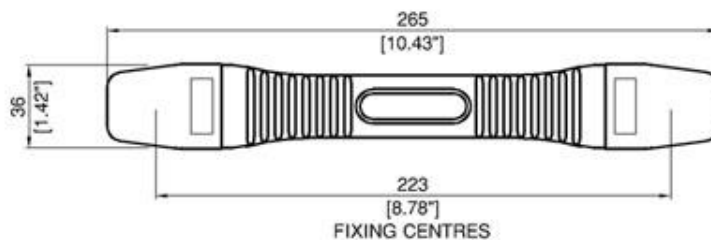

PE

Order No
PE-36.223.84

Description -Moulded Strap Handle
Material -Steel/Plastic/Rubber
Surface finish-Fine Texture

PE

Order No
PE-28.229.84

Description -Heavy Duty Strap Handle
Material - Steel/Rubber
Surface finish - Electropolished ends, ribbed rubber handle

BU

Description – Strap Handle
Material - Steel/Rubber
Surface finish - Electropolished ends, ribbed rubber handle

W	L	L2	Order No
13	195	165	BU-13.165.84
22	210	185	BU-22.185.84