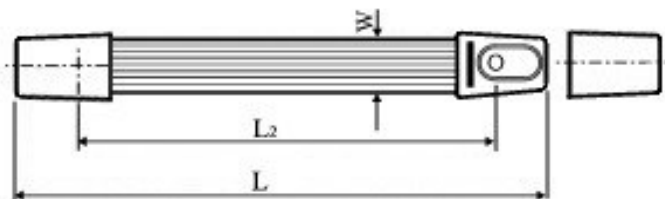

PE

Order No
PE-36.223.84

Description -Moulded Strap Handle
Material -Steel/Plastic/Rubber
Surface finish-Fine Texture

PE

Order No
PE-28.229.84

Description -Heavy Duty Strap Handle
Material - Steel/Rubber
Surface finish - Electropolished ends, ribbed rubber handle

BU

Description – Strap Handle
Material - Steel/Rubber
Surface finish - Electropolished ends, ribbed rubber handle

W	L	L2	Order No
13	195	165	BU-13.165.84
22	210	185	BU-22.185.84