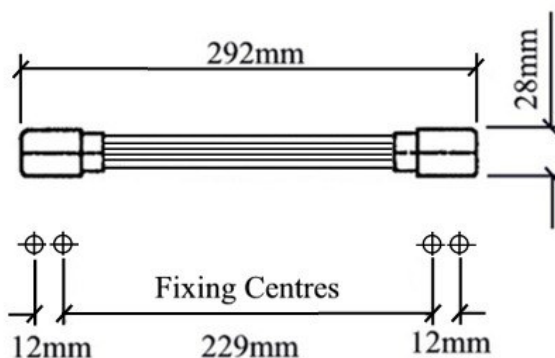

PE

Order No
PE-36.223.84

Description -Moulded Strap Handle
Material -Steel/Plastic/Rubber
Surface finish-Fine Texture

PE

Order No
PE-28.229.84

Description -Heavy Duty Strap Handle
Material - Steel/Rubber
Surface finish - Electropolished ends, ribbed rubber handle

BU

Description – Strap Handle
Material - Steel/Rubber
Surface finish - Electropolished ends, ribbed rubber handle

W	L	L2	Order No
13	195	165	BU-13.165.84
22	210	185	BU-22.185.84