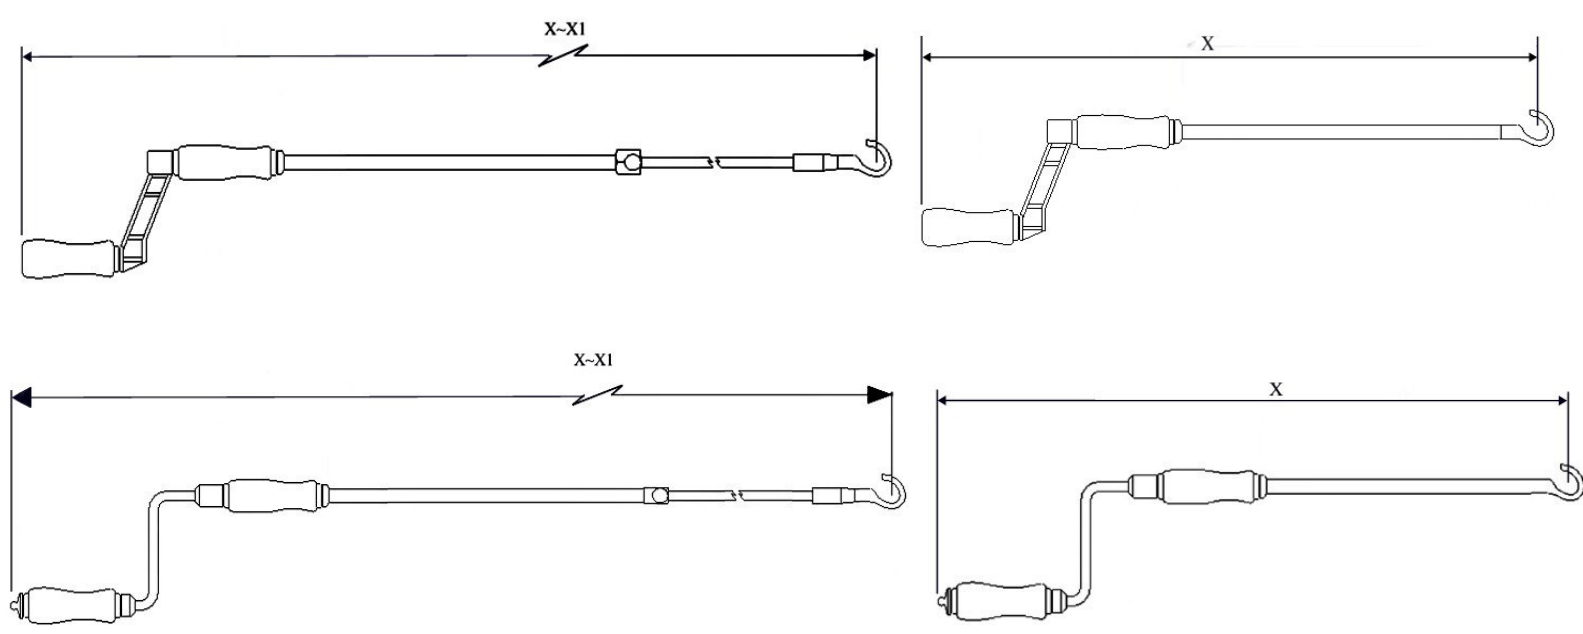

Description – Crank Handle for use with “looped” style roof openers, in high reach positions.

Choose either fixed length or adjustable telescopic versions.

Material – brass / aluminium

Finish – Polished / silver/brass anodise.

Economy Plastic	Reach	Finish	Standard	Reach	Finish
Order No	X~X1		Order No	X~X1	
PW-100.1-01	790	Chrome	PW-250.1-01	790	Chrome
PW-100.1-06	790	Brass	PW-250.1-06	790	Brass
PW-100.15-01	1290	Chrome	PW-250.15-01	1290	Chrome
PW-100.15-06	1290	Brass	PW-250.15-06	1290	Brass
PW-100.2-01	1790	Chrome	PW-250.2-01	1790	Chrome
PW-100.2-06	1790	Brass	PW-250.2-06	1790	Brass
PW-100.3-01	1540~2800	Chrome	PW-250.3-01	1540~2800	Chrome
PW-100.3-06	1540~2800	Brass	PW-250.3-06	1540~2800	Brass