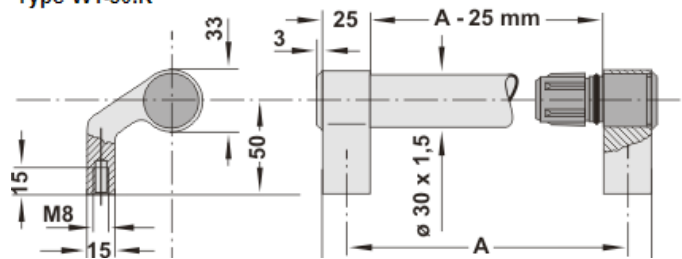

W2**Type W2**

A	L	Order No Silver	Order No Black	Order No Plastic Cover
200	250	W2-30.200.01	W2-30.200.04	W2-30.200.63
250	300	W2-30.250.01	W2-30.250.04	W2-30.250.63
300	350	W2-30.300.01	W2-30.300.04	W2-30.300.63
350	400	W2-30.350.01	W2-30.350.04	W2-30.350.63
400	450	W2-30.400.01	W2-30.400.04	W2-30.400.63
500	550	W2-30.500.01	W2-30.500.04	W2-30.500.63
600	650	W2-30.600.01	W2-30.600.04	W2-30.600.63

Description -Offset tubular handle.
Material - Aluminium grip, polyamide glass reinforced shanks.
Surface finish- Fine grained anodised / grooved Plastic.

W1**Type W1-30.F****Type W1-30.R**

Description - Offset tubular handle.
Material - Aluminium tube, polymide glass reinforced shanks.
Surface finish - anodised tube, fine texture shanks.

Typ W1

A	L	Shank Colour	Front Mounting Natural tube	Front Mounting Black tube	Rear Mounting Natural tube	Rear Mounting Black tube
200	225	Silver	W1-30.F200.N01	W1-30.F200.N04	W1-30.R200.N01	W1-30.R200.N04
		Black	W1-30.F200.S01	W1-30.F200.S04	W1-30.R200.S01	W1-30.R200.S04
250	275	Silver	W1-30.F250.N01	W1-30.F250.N04	W1-30.R250.N01	W1-30.R250.N04
		Black	W1-30.F250.S01	W1-30.F250.S04	W1-30.R250.S01	W1-30.R250.S04
300	325	Silver	W1-30.F300.N01	W1-30.F300.N04	W1-30.R300.N01	W1-30.R300.N04
		Black	W1-30.F300.S01	W1-30.F300.S04	W1-30.R300.S01	W1-30.R300.S04
350	375	Silver	W1-30.F350.N01	W1-30.F350.N04	W1-30.R350.N01	W1-30.R350.N04
		Black	W1-30.F350.S01	W1-30.F350.S04	W1-30.R350.S01	W1-30.R350.S04
400	425	Silver	W1-30.F400.N01	W1-30.F400.N04	W1-30.R400.N01	W1-30.R400.N04
		Black	W1-30.F400.S01	W1-30.F400.S04	W1-30.R400.S01	W1-30.R400.S04
500	525	Silver	W1-30.F500.N01	W1-30.F500.N04	W1-30.R500.N01	W1-30.R500.N04
		Black	W1-30.F500.S01	W1-30.F500.S04	W1-30.R500.S01	W1-30.R500.S04
600	625	Silver	W1-30.F600.N01	W1-30.F600.N04	W1-30.R600.N01	W1-30.R600.N04
		Black	W1-30.F600.S01	W1-30.F600.S04	W1-30.R600.S01	W1-30.R600.S04