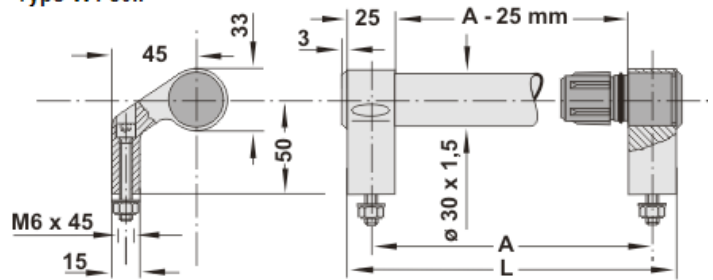

W2**Type W2**

A	L	Order No Silver	Order No Black	Order No Plastic Cover
200	250	W2-30.200.01	W2-30.200.04	W2-30.200.63
250	300	W2-30.250.01	W2-30.250.04	W2-30.250.63
300	350	W2-30.300.01	W2-30.300.04	W2-30.300.63
350	400	W2-30.350.01	W2-30.350.04	W2-30.350.63
400	450	W2-30.400.01	W2-30.400.04	W2-30.400.63
500	550	W2-30.500.01	W2-30.500.04	W2-30.500.63
600	650	W2-30.600.01	W2-30.600.04	W2-30.600.63

Description -Offset tubular handle.
Material - Aluminium grip, polyamide glass reinforced shanks.
Surface finish- Fine grained anodised / grooved Plastic.

W1**Type W1-30.F****Type W1-30.R**

Description - Offset tubular handle.
Material - Aluminium tube, polymide glass reinforced shanks.
Surface finish - anodised tube, fine texture shanks.

Typ W1

A	L	Shank Colour	Front Mounting Natural tube	Front Mounting Black tube	Rear Mounting Natural tube	Rear Mounting Black tube
200	225	Silver	W1-30.F200.N01	W1-30.F200.N04	W1-30.R200.N01	W1-30.R200.N04
		Black	W1-30.F200.S01	W1-30.F200.S04	W1-30.R200.S01	W1-30.R200.S04
250	275	Silver	W1-30.F250.N01	W1-30.F250.N04	W1-30.R250.N01	W1-30.R250.N04
		Black	W1-30.F250.S01	W1-30.F250.S04	W1-30.R250.S01	W1-30.R250.S04
300	325	Silver	W1-30.F300.N01	W1-30.F300.N04	W1-30.R300.N01	W1-30.R300.N04
		Black	W1-30.F300.S01	W1-30.F300.S04	W1-30.R300.S01	W1-30.R300.S04
350	375	Silver	W1-30.F350.N01	W1-30.F350.N04	W1-30.R350.N01	W1-30.R350.N04
		Black	W1-30.F350.S01	W1-30.F350.S04	W1-30.R350.S01	W1-30.R350.S04
400	425	Silver	W1-30.F400.N01	W1-30.F400.N04	W1-30.R400.N01	W1-30.R400.N04
		Black	W1-30.F400.S01	W1-30.F400.S04	W1-30.R400.S01	W1-30.R400.S04
500	525	Silver	W1-30.F500.N01	W1-30.F500.N04	W1-30.R500.N01	W1-30.R500.N04
		Black	W1-30.F500.S01	W1-30.F500.S04	W1-30.R500.S01	W1-30.R500.S04
600	625	Silver	W1-30.F600.N01	W1-30.F600.N04	W1-30.R600.N01	W1-30.R600.N04
		Black	W1-30.F600.S01	W1-30.F600.S04	W1-30.R600.S01	W1-30.R600.S04