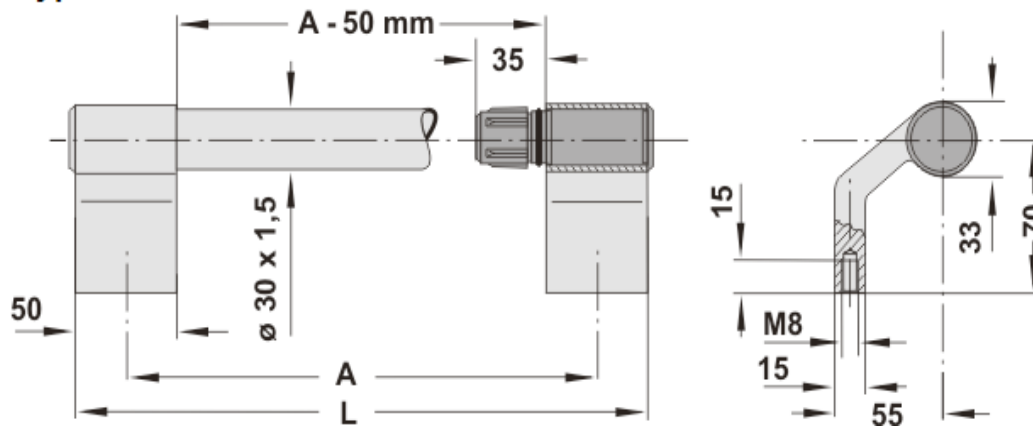

W2**Type W2**

A	L	Order No Silver	Order No Black	Order No Plastic Cover
200	250	W2-30.200.01	W2-30.200.04	W2-30.200.63
250	300	W2-30.250.01	W2-30.250.04	W2-30.250.63
300	350	W2-30.300.01	W2-30.300.04	W2-30.300.63
350	400	W2-30.350.01	W2-30.350.04	W2-30.350.63
400	450	W2-30.400.01	W2-30.400.04	W2-30.400.63
500	550	W2-30.500.01	W2-30.500.04	W2-30.500.63
600	650	W2-30.600.01	W2-30.600.04	W2-30.600.63

Description -Offset tubular handle.
Material - Aluminium grip, polyamide glass reinforced shanks.
Surface finish- Fine grained anodised / grooved Plastic.

W1**Type W1-30.F****Type W1-30.R**

Description - Offset tubular handle.
Material - Aluminium tube, polymide glass reinforced shanks.
Surface finish - anodised tube, fine texture shanks.

Typ W1

A	L	Shank Colour	Front Mounting Natural tube	Front Mounting Black tube	Rear Mounting Natural tube	Rear Mounting Black tube
200	225	Silver	W1-30.F200.N01	W1-30.F200.N04	W1-30.R200.N01	W1-30.R200.N04
		Black	W1-30.F200.S01	W1-30.F200.S04	W1-30.R200.S01	W1-30.R200.S04
250	275	Silver	W1-30.F250.N01	W1-30.F250.N04	W1-30.R250.N01	W1-30.R250.N04
		Black	W1-30.F250.S01	W1-30.F250.S04	W1-30.R250.S01	W1-30.R250.S04
300	325	Silver	W1-30.F300.N01	W1-30.F300.N04	W1-30.R300.N01	W1-30.R300.N04
		Black	W1-30.F300.S01	W1-30.F300.S04	W1-30.R300.S01	W1-30.R300.S04
350	375	Silver	W1-30.F350.N01	W1-30.F350.N04	W1-30.R350.N01	W1-30.R350.N04
		Black	W1-30.F350.S01	W1-30.F350.S04	W1-30.R350.S01	W1-30.R350.S04
400	425	Silver	W1-30.F400.N01	W1-30.F400.N04	W1-30.R400.N01	W1-30.R400.N04
		Black	W1-30.F400.S01	W1-30.F400.S04	W1-30.R400.S01	W1-30.R400.S04
500	525	Silver	W1-30.F500.N01	W1-30.F500.N04	W1-30.R500.N01	W1-30.R500.N04
		Black	W1-30.F500.S01	W1-30.F500.S04	W1-30.R500.S01	W1-30.R500.S04
600	625	Silver	W1-30.F600.N01	W1-30.F600.N04	W1-30.R600.N01	W1-30.R600.N04
		Black	W1-30.F600.S01	W1-30.F600.S04	W1-30.R600.S01	W1-30.R600.S04