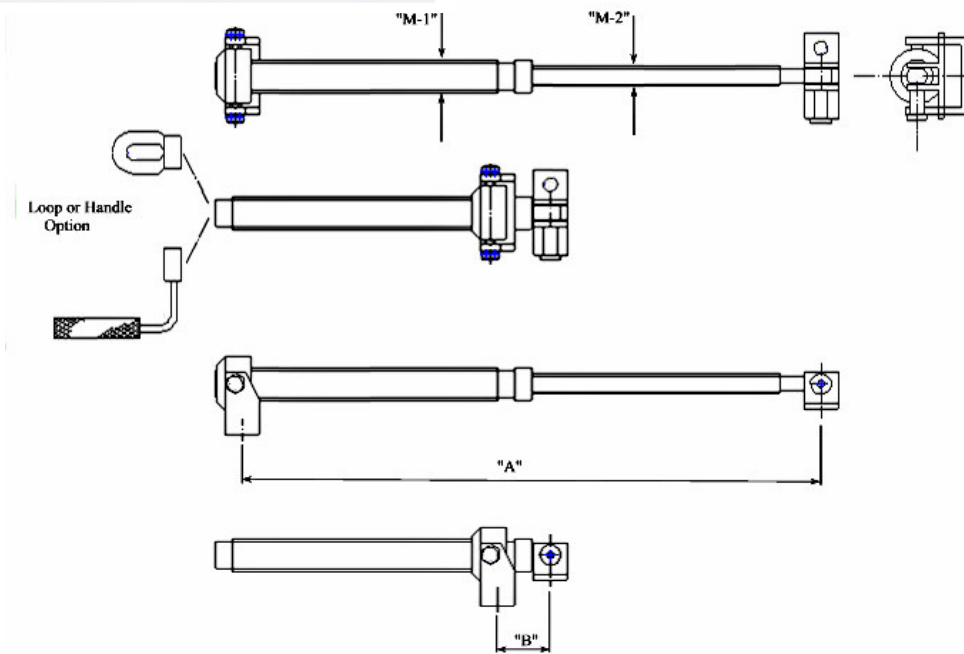

Description – Rooflight opener with either handle or loop, for use with extended pole handle. With a double thread for fast opening up to 300mm with minimum rotations. Quick release button allows for widow opening for cleaning.
Material – brass
Finish – Polished / bright chrome plate.

Order No			Finish	A	B	M1	M2
WW-150.19.12.32-01	Handle		Chrome	190	30	19x3.5	12x3.5
WW-150.19.12.32-06	Handle		Brass	190	30	19x3.5	12x3.5
WW-300.19.12.32-01	Handle		Chrome	340	30	19x3.5	12x3.5
WW-300.19.12.32-06	Handle		Brass	340	30	19x3.5	12x3.5
WW-150.17.11.28-01	Handle		Chrome	190	30	17x3.5	11x3.5
WW-150.17.11.28-06	Handle		Brass	190	30	17x3.5	11x3.5
WW-300.17.11.28-01	Handle		Chrome	340	30	17x3.5	11x3.5
WW-300.17.11.28-06	Handle		Brass	340	30	17x3.5	11x3.5
WW-150.19.12.32-11	Loop		Chrome	190	30	19x3.5	12x3.5
WW-150.19.12.32-16	Loop		Brass	190	30	19x3.5	12x3.5
WW-300.19.12.32-11	Loop		Chrome	340	30	19x3.5	12x3.5
WW-300.19.12.32-16	Loop		Brass	340	30	19x3.5	12x3.5
WW-150.17.11.28-11	Loop		Chrome	190	30	17x3.5	11x3.5
WW-150.17.11.28-16	Loop		Brass	190	30	17x3.5	11x3.5
WW-300.17.11.28-11	Loop		Chrome	340	30	17x3.5	11x3.5
WW-300.17.11.28-16	Loop		Brass	340	30	17x3.5	11x3.5