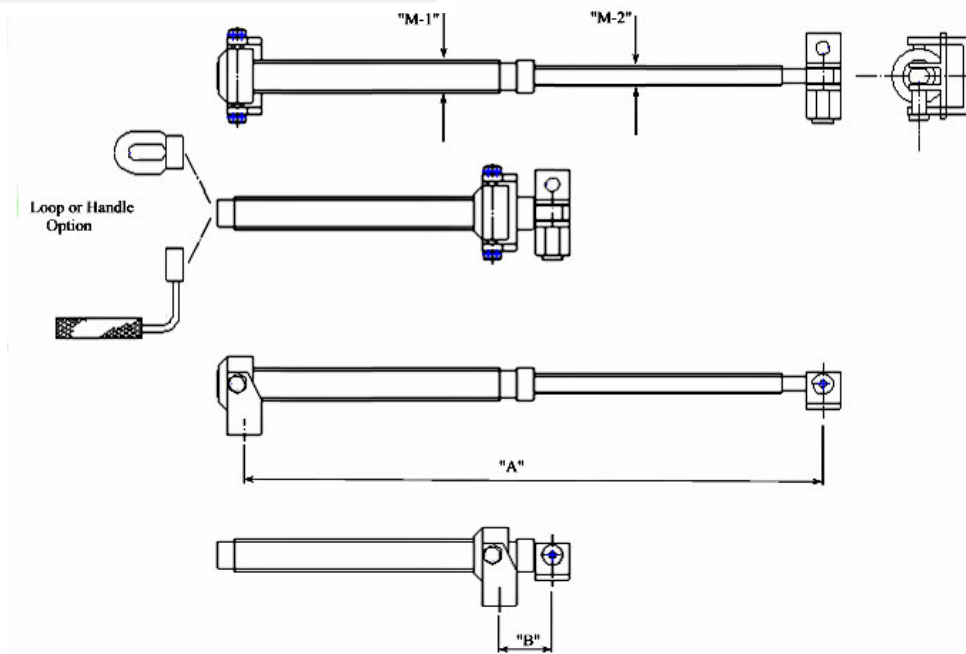

Description – Rooflight opener with either handle or loop, for use with extended pole handle. With a double thread for fast opening up to 300mm with minimum rotations. Quick release button allows for widow opening for cleaning.
Material – brass
Finish – Polished / bright chrome plate.

Order No			Finish	A	B	M1	M2
WW-150.19.12.32-01	Handle		Chrome	190	30	19x3.5	12x3.5
WW-150.19.12.32-06	Handle		Brass	190	30	19x3.5	12x3.5
WW-300.19.12.32-01	Handle		Chrome	340	30	19x3.5	12x3.5
WW-300.19.12.32-06	Handle		Brass	340	30	19x3.5	12x3.5
WW-150.17.11.28-01	Handle		Chrome	190	30	17x3.5	11x3.5
WW-150.17.11.28-06	Handle		Brass	190	30	17x3.5	11x3.5
WW-300.17.11.28-01	Handle		Chrome	340	30	17x3.5	11x3.5
WW-300.17.11.28-06	Handle		Brass	340	30	17x3.5	11x3.5
WW-150.19.12.32-11	Loop		Chrome	190	30	19x3.5	12x3.5
WW-150.19.12.32-16	Loop		Brass	190	30	19x3.5	12x3.5
WW-300.19.12.32-11	Loop		Chrome	340	30	19x3.5	12x3.5
WW-300.19.12.32-16	Loop		Brass	340	30	19x3.5	12x3.5
WW-150.17.11.28-11	Loop		Chrome	190	30	17x3.5	11x3.5
WW-150.17.11.28-16	Loop		Brass	190	30	17x3.5	11x3.5
WW-300.17.11.28-11	Loop		Chrome	340	30	17x3.5	11x3.5
WW-300.17.11.28-16	Loop		Brass	340	30	17x3.5	11x3.5